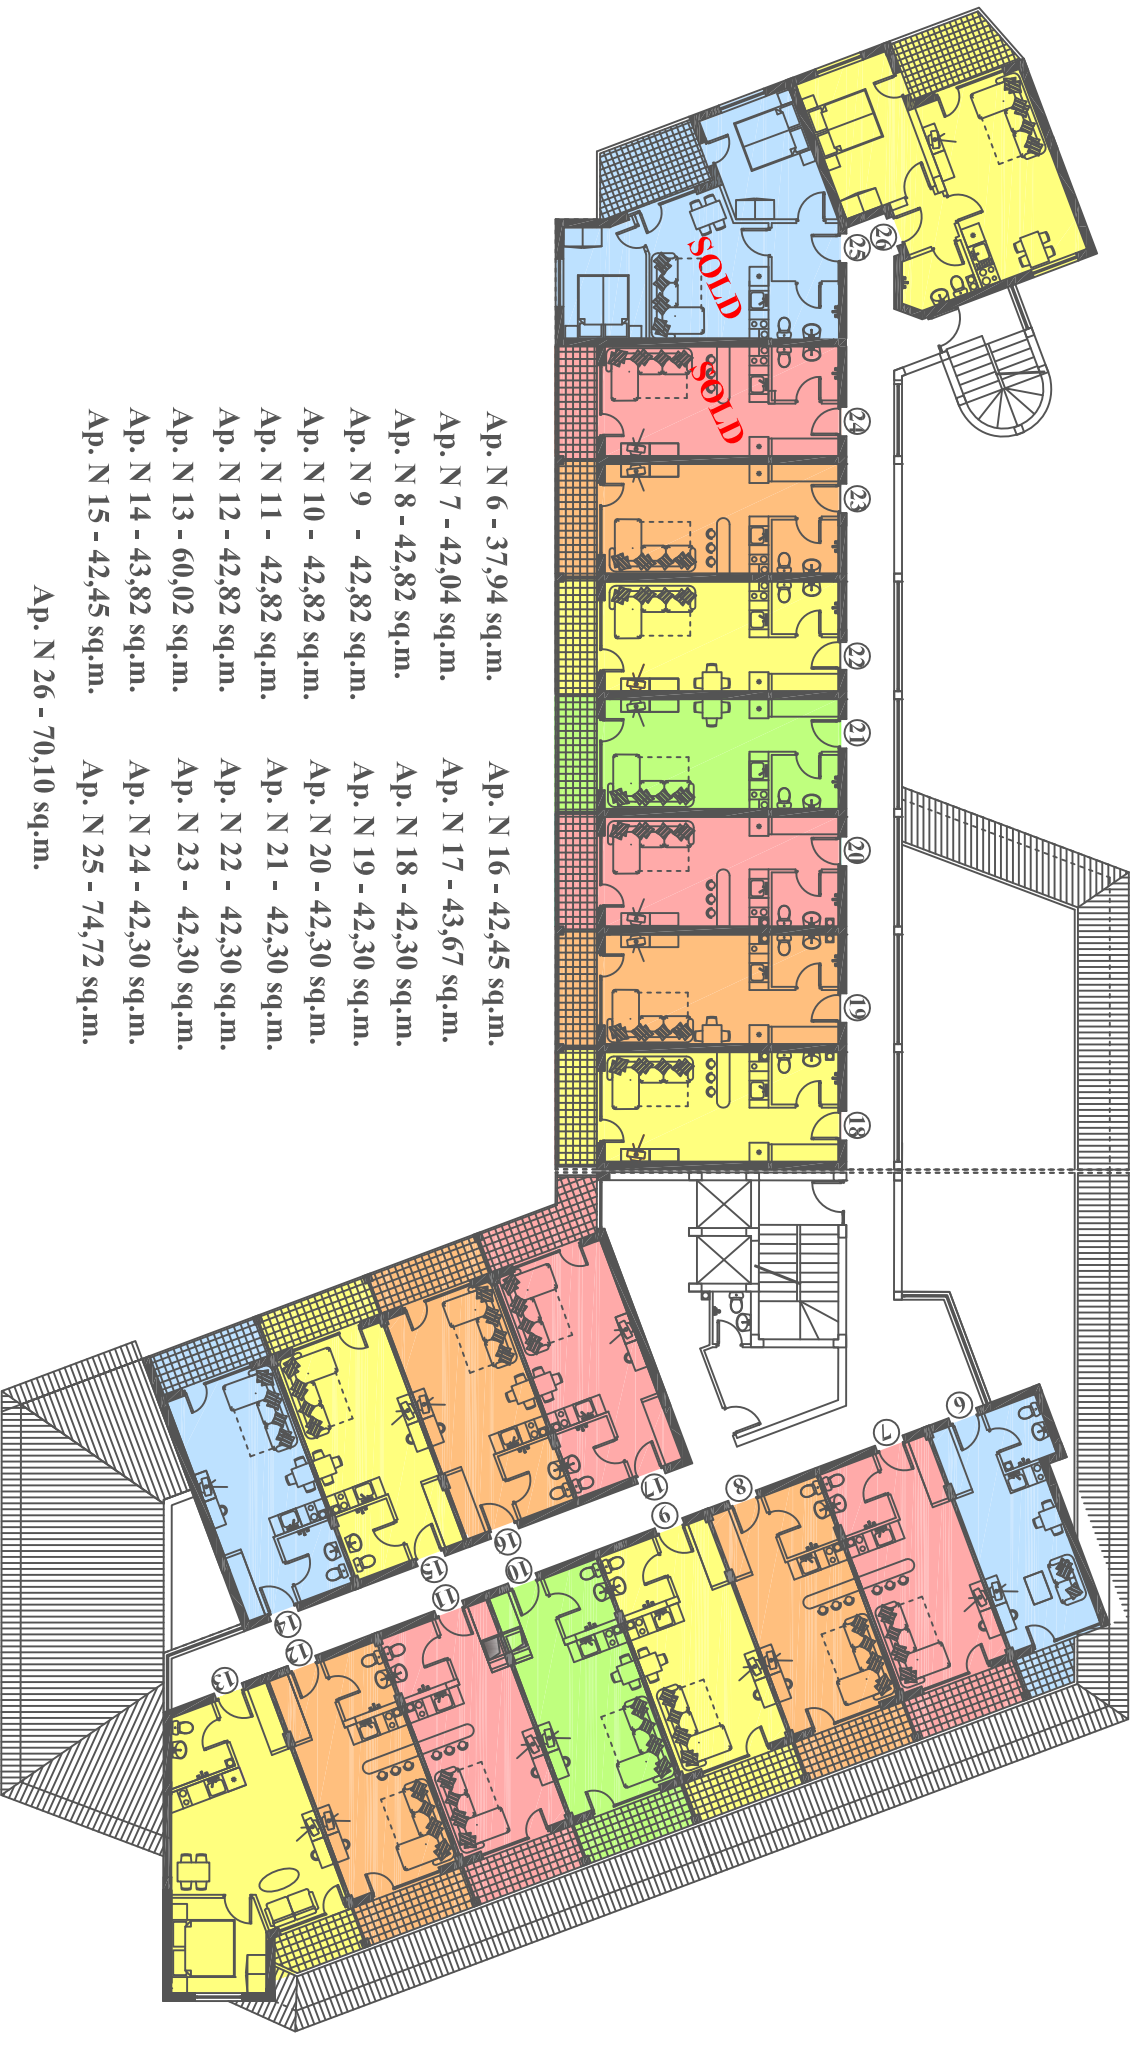

Apartment-hotel "HAPPY Condominium" - Sunny beach

Floor II

- | | |
|------------------------|------------------------|
| Ap. N 6 - 37,94 sq.m. | Ap. N 16 - 42,45 sq.m. |
| Ap. N 7 - 42,04 sq.m. | Ap. N 17 - 43,67 sq.m. |
| Ap. N 8 - 42,82 sq.m. | Ap. N 18 - 42,30 sq.m. |
| Ap. N 9 - 42,82 sq.m. | Ap. N 19 - 42,30 sq.m. |
| Ap. N 10 - 42,82 sq.m. | Ap. N 20 - 42,30 sq.m. |
| Ap. N 11 - 42,82 sq.m. | Ap. N 21 - 42,30 sq.m. |
| Ap. N 12 - 42,82 sq.m. | Ap. N 22 - 42,30 sq.m. |
| Ap. N 13 - 60,02 sq.m. | Ap. N 23 - 42,30 sq.m. |
| Ap. N 14 - 43,82 sq.m. | Ap. N 24 - 42,30 sq.m. |
| Ap. N 15 - 42,45 sq.m. | Ap. N 25 - 74,72 sq.m. |
| Ap. N 26 - 70,10 sq.m. | |